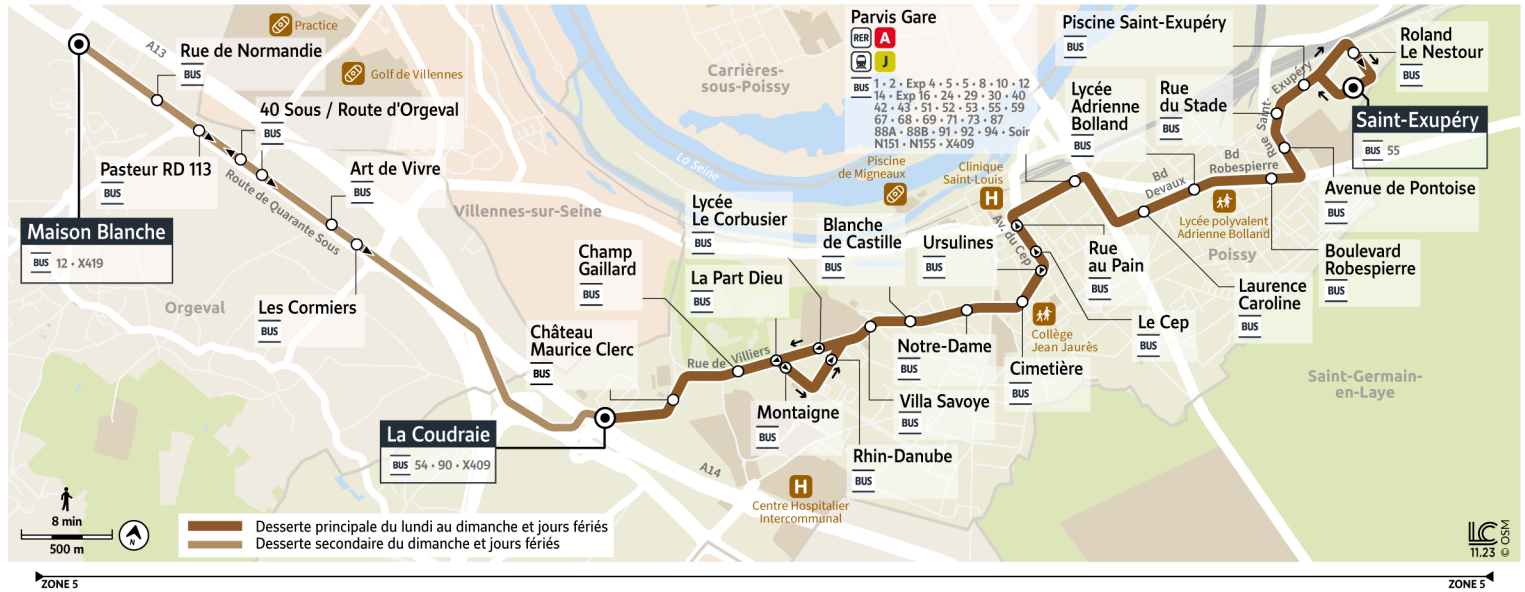

3

Direction :
POISSY Saint-Exupéry

Horaires valables du 8 juillet au 1er septembre 2024

		Du lundi au vendredi													
POISSY	La Coudraie	15:29	15:44	15:58	16:13	16:27	16:42	16:57	17:11	17:26	17:41	17:56	18:11	18:27	18:43
	Château Maurice Clerc	15:30	15:45	15:59	16:14	16:28	16:43	16:58	17:12	17:27	17:42	17:57	18:12	18:28	18:44
	Champ Gaillard	15:31	15:46	16:00	16:15	16:29	16:44	16:59	17:13	17:28	17:43	17:58	18:13	18:29	18:45
	Montaigne	15:32	15:47	16:01	16:16	16:30	16:45	17:00	17:14	17:29	17:44	17:59	18:14	18:30	18:46
	Rhin-Danube	15:33	15:48	16:02	16:17	16:31	16:46	17:01	17:15	17:30	17:45	18:00	18:15	18:31	18:47
	Villa Savoye	15:34	15:49	16:04	16:19	16:33	16:48	17:03	17:17	17:32	17:47	18:02	18:17	18:33	18:49
	Blanche de Castille	15:35	15:50	16:05	16:20	16:34	16:49	17:04	17:18	17:33	17:48	18:03	18:18	18:34	18:50
	Notre-Dame	15:36	15:51	16:06	16:21	16:35	16:50	17:05	17:19	17:34	17:49	18:04	18:19	18:35	18:51
	Cimetière	15:38	15:53	16:08	16:23	16:37	16:52	17:07	17:21	17:36	17:50	18:05	18:20	18:36	18:52
	Le Cep	15:40	15:55	16:10	16:25	16:39	16:54	17:09	17:23	17:38	17:53	18:08	18:23	18:39	18:55
	Rue au Pain	15:41	15:56	16:11	16:26	16:40	16:55	17:10	17:25	17:40	17:55	18:10	18:25	18:40	18:56
	Parvis Gare - Quai 3	15:43	15:58	16:13	16:28	16:43	16:58	17:13	17:28	17:43	17:58	18:13	18:28	18:43	18:58
	Laurence Caroline	15:46	16:02	16:17	16:32	16:47	17:02	17:17	17:32	17:47	18:02	18:17	18:32	18:47	19:02
	Lycée Adrienne Bolland	15:49	16:04	16:19	16:34	16:49	17:04	17:20	17:35	17:50	18:05	18:19	18:34	18:49	19:04
	Boulevard Robespierre	15:52	16:07	16:22	16:37	16:52	17:07	17:23	17:38	17:53	18:08	18:22	18:37	18:52	19:07
	Avenue de Pontoise	15:53	16:09	16:24	16:39	16:54	17:09	17:25	17:40	17:55	18:10	18:24	18:39	18:54	19:09
	Rue du Stade	15:54	16:10	16:25	16:40	16:55	17:10	17:26	17:41	17:56	18:11	18:25	18:40	18:55	19:10
Piscine Saint-Exupéry	15:55	16:11	16:26	16:42	16:57	17:12	17:28	17:43	17:58	18:13	18:27	18:42	18:57	19:12	
Roland Le Nestour	15:55	16:11	16:26	16:43	16:58	17:13	17:29	17:44	17:59	18:14	18:28	18:43	18:58	19:13	
Saint-Exupéry	15:56	16:12	16:27	16:44	16:59	17:14	17:30	17:45	18:00	18:15	18:29	18:44	18:59	19:14	

BON À SAVOIR

- A l'approche du véhicule, merci de faire signe au conducteur.
- Pour ne pas manquer le passage de votre bus, présentez-vous au moins 5 minutes avant l'horaire affiché.
- Nos conducteurs s'efforcent en permanence de respecter ces horaires. Les conditions de circulation peuvent toutefois causer occasionnellement des retards.