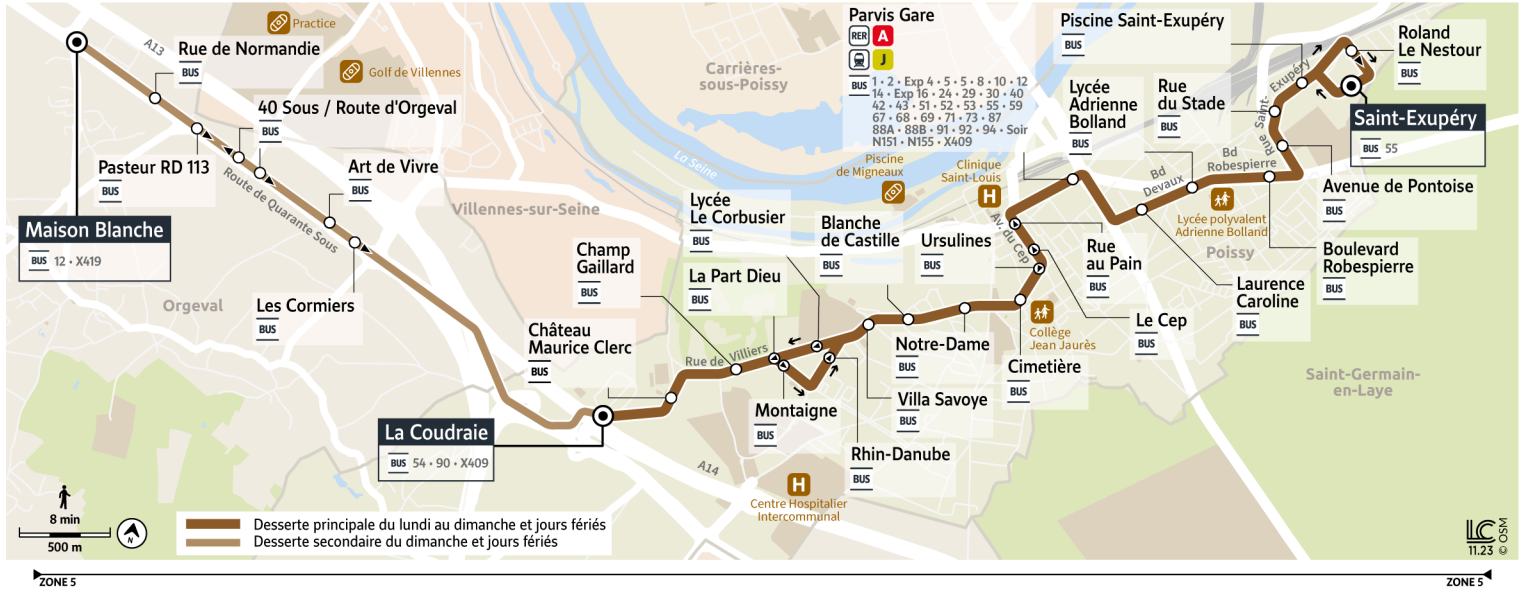

3

Direction :

**POISSY La Coudraie
ou ORGEVAL Maison Blanche**

Horaires valables du 8 juillet au 1er septembre 2024

	Du lundi au vendredi													
POISSY	Saint-Exupéry	19:06	19:22	19:42	20:03	20:26	20:46	21:06	21:26	21:51	22:17	22:47	23:17	23:47
	Piscine Saint-Exupéry	19:07	19:23	19:43	20:04	20:27	20:47	21:07	21:27	21:52	22:18	22:48	23:18	23:48
	Rue du Stade	19:08	19:24	19:44	20:05	20:28	20:48	21:08	21:28	21:53	22:19	22:49	23:19	23:49
	Avenue de Pontoise	19:09	19:25	19:45	20:05	20:28	20:48	21:08	21:28	21:53	22:19	22:49	23:19	23:49
	Boulevard Robespierre	19:10	19:26	19:46	20:07	20:30	20:50	21:10	21:30	21:55	22:21	22:51	23:21	23:51
	Lycée Adrienne Bolland	19:12	19:28	19:48	20:08	20:31	20:51	21:11	21:31	21:56	22:22	22:52	23:22	23:52
	Laurence Caroline	19:14	19:29	19:49	20:10	20:33	20:53	21:13	21:33	21:58	22:24	22:54	23:24	23:54
	Parvis Gare - Quai 2	19:17	19:32	19:52	20:12	20:35	20:55	21:15	21:35	22:00	22:26	22:56	23:26	23:56
	Ursulines	19:23	19:37	19:57	20:17	20:40	21:00	21:20	21:40	22:04	22:30	23:00	23:30	0:00
	Cimetière	19:24	19:38	19:58	20:18	20:41	21:01	21:21	21:41	22:05	22:31	23:01	23:30	0:00
	Notre-Dame	19:25	19:39	19:59	20:19	20:42	21:02	21:22	21:42	22:06	22:32	23:02	23:31	0:01
	Blanche de Castille	19:27	19:41	20:01	20:20	20:43	21:03	21:23	21:43	22:07	22:33	23:03	23:32	0:02
	Villa Savoye	19:28	19:42	20:02	20:21	20:44	21:04	21:24	21:44	22:07	22:33	23:03	23:32	0:02
	Lycée Le Corbusier	19:29	19:43	20:03	20:22	20:45	21:05	21:25	21:45	22:08	22:34	23:04	23:33	0:03
	La Part Dieu	19:30	19:44	20:04	20:23	20:46	21:06	21:26	21:46	22:09	22:35	23:05	23:34	0:04
	Champ Gaillard	19:31	19:45	20:05	20:24	20:47	21:07	21:27	21:47	22:09	22:35	23:05	23:34	0:04
	Château Maurice Clerc	19:32	19:46	20:06	20:25	20:48	21:08	21:28	21:48	22:10	22:36	23:06	23:35	0:05
	La Coudraie	19:33	19:47	20:07	20:26	20:49	21:09	21:29	21:49	22:11	22:37	23:07	23:36	0:06

BON À SAVOIR

- A l'approche du véhicule, merci de faire signe au conducteur.
- Pour ne pas manquer le passage de votre bus, présentez-vous au moins 5 minutes avant l'horaire affiché.
- Nos conducteurs s'efforcent en permanence de respecter ces horaires. Les conditions de circulation peuvent toutefois causer occasionnellement des retards.