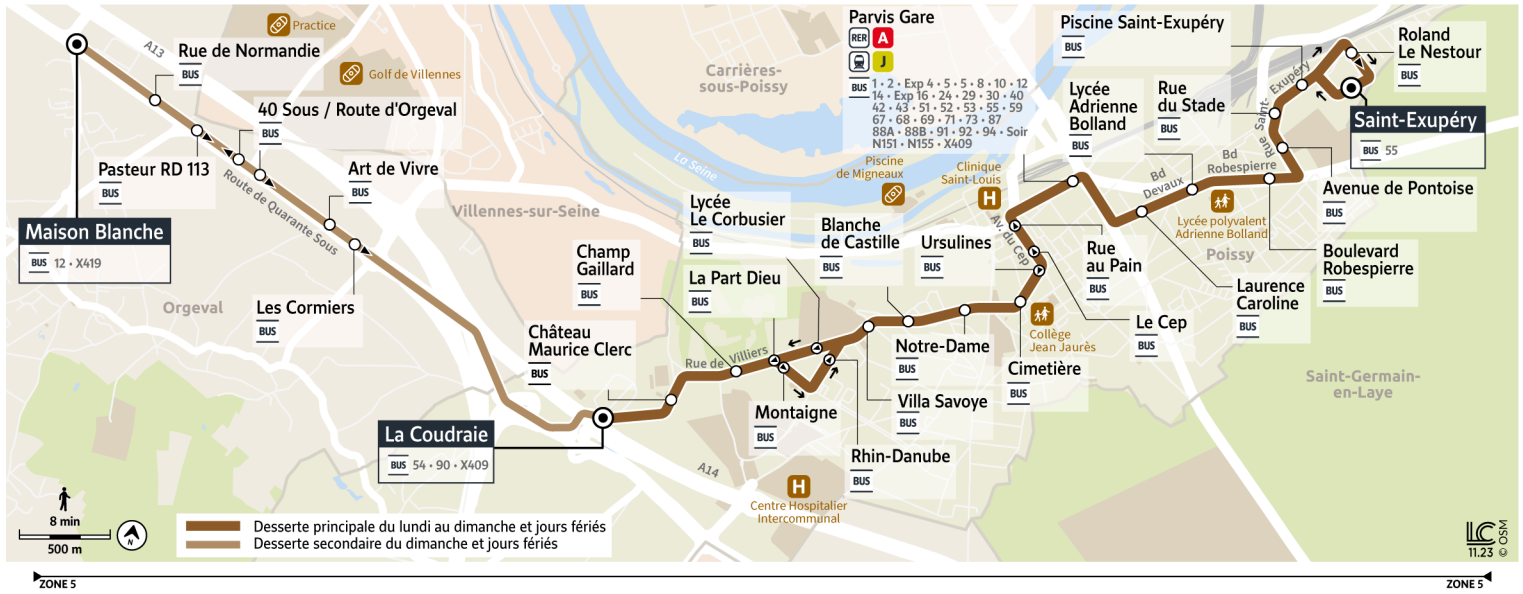

3

Direction : POISSY Saint-Exupéry

Horaires valables du 8 juillet au 1er septembre 2024

		Du lundi au vendredi												
POISSY	La Coudraie	19:04	19:25	19:45	20:09	20:32	20:53	21:14	21:34	21:55	22:17	22:47	23:17	23:47
	Château Maurice Clerc	19:05	19:26	19:46	20:10	20:33	20:54	21:15	21:35	21:56	22:18	22:48	23:18	23:48
	Champ Gaillard	19:06	19:27	19:47	20:11	20:34	20:55	21:16	21:36	21:57	22:19	22:49	23:19	23:49
	Montaigne	19:07	19:28	19:48	20:12	20:35	20:56	21:17	21:37	21:58	22:20	22:50	23:20	23:50
	Rhin-Danube	19:08	19:29	19:49	20:13	20:36	20:57	21:18	21:38	21:59	22:21	22:51	23:21	23:51
	Villa Savoye	19:10	19:30	19:50	20:14	20:37	20:58	21:19	21:39	22:00	22:22	22:52	23:22	23:52
	Blanche de Castille	19:11	19:31	19:51	20:15	20:38	20:59	21:20	21:40	22:01	22:23	22:53	23:23	23:53
	Notre-Dame	19:12	19:32	19:52	20:16	20:39	21:00	21:21	21:41	22:02	22:24	22:54	23:24	23:54
	Cimetière	19:13	19:33	19:53	20:17	20:40	21:01	21:22	21:42	22:03	22:25	22:55	23:25	23:55
	Le Cep	19:15	19:35	19:55	20:19	20:42	21:03	21:23	21:43	22:04	22:26	22:56	23:26	23:56
	Rue au Pain	19:16	19:36	19:56	20:20	20:43	21:04	21:24	21:44	22:05	22:27	22:57	23:27	23:57
	Parvis Gare - Quai 3	19:18	19:38	19:58	20:22	20:45	21:06	21:26	21:46	22:07	22:29	22:59	23:29	23:59
	Laurence Caroline	19:21	19:41	20:01	20:25	20:48	21:09	21:30	21:50	22:11	22:33	23:03	23:33	0:03
	Lycée Adrienne Bolland	19:24	19:44	20:04	20:28	20:51	21:12	21:32	21:52	22:13	22:35	23:05	23:35	0:05
	Boulevard Robespierre	19:27	19:47	20:07	20:31	20:54	21:15	21:35	21:55	22:16	22:38	23:08	23:38	0:08
	Avenue de Pontoise	19:28	19:48	20:08	20:32	20:55	21:16	21:37	21:57	22:18	22:40	23:10	23:40	0:10
	Rue du Stade	19:29	19:49	20:09	20:33	20:56	21:17	21:38	21:58	22:19	22:41	23:11	23:41	0:11
	Piscine Saint-Exupéry	19:31	19:51	20:11	20:35	20:58	21:19	21:39	21:59	22:20	22:42	23:12	23:42	0:12
	Roland Le Nestour	19:32	19:52	20:12	20:36	20:59	21:20	21:39	21:59	22:20	22:42	23:12	23:42	0:12
	Saint-Exupéry	19:33	19:53	20:13	20:37	21:00	21:21	21:40	22:00	22:21	22:43	23:13	23:43	0:13

BON À SAVOIR

- A l'approche du véhicule, merci de faire signe au conducteur.
- Pour ne pas manquer le passage de votre bus, présentez-vous au moins 5 minutes avant l'horaire affiché.
- Nos conducteurs s'efforcent en permanence de respecter ces horaires. Les conditions de circulation peuvent toutefois causer occasionnellement des retards.