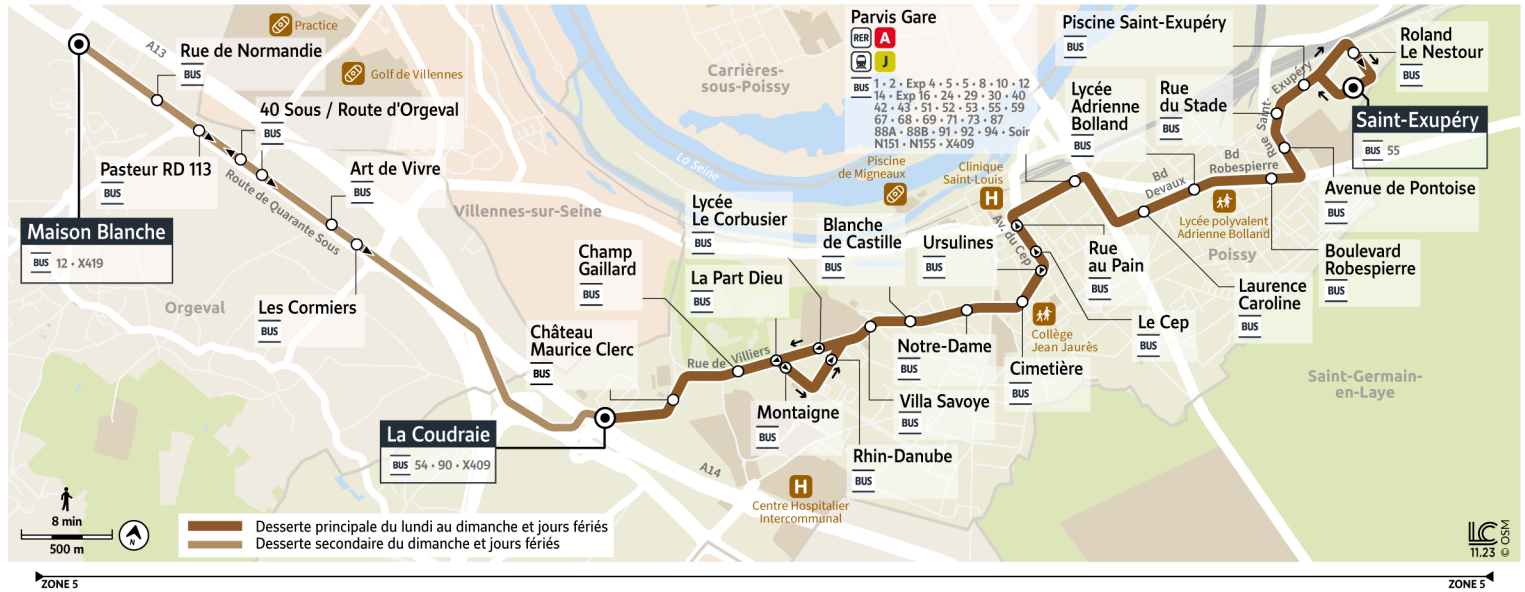

3

Direction : POISSY Saint-Exupéry

Horaires valables du 8 juillet au 1er septembre 2024

		Samedi													
POISSY	La Coudraie	14:48	15:03	15:18	15:33	15:48	16:03	16:19	16:34	16:49	17:04	17:19	17:34	17:49	18:03
	Château Maurice Clerc	14:49	15:04	15:19	15:34	15:49	16:04	16:20	16:35	16:50	17:05	17:20	17:35	17:50	18:04
	Champ Gaillard	14:50	15:05	15:20	15:35	15:50	16:05	16:21	16:36	16:51	17:06	17:21	17:36	17:51	18:05
	Montaigne	14:51	15:06	15:21	15:36	15:51	16:06	16:22	16:37	16:52	17:07	17:22	17:37	17:52	18:06
	Rhin-Danube	14:52	15:07	15:22	15:37	15:52	16:07	16:23	16:38	16:53	17:08	17:23	17:38	17:53	18:07
	Villa Savoye	14:52	15:07	15:22	15:37	15:52	16:07	16:23	16:38	16:53	17:08	17:23	17:38	17:53	18:07
	Blanche de Castille	14:53	15:08	15:23	15:38	15:53	16:08	16:24	16:39	16:54	17:09	17:24	17:39	17:54	18:08
	Notre-Dame	14:54	15:09	15:24	15:39	15:54	16:09	16:25	16:40	16:55	17:10	17:25	17:40	17:55	18:09
	Cimetière	14:56	15:11	15:26	15:41	15:56	16:11	16:26	16:41	16:56	17:11	17:26	17:41	17:56	18:10
	Le Cep	14:58	15:13	15:28	15:43	15:58	16:13	16:28	16:43	16:58	17:13	17:28	17:43	17:58	18:12
	Rue au Pain	14:59	15:14	15:29	15:44	15:59	16:14	16:29	16:44	16:59	17:14	17:29	17:44	17:59	18:13
	Parvis Gare - Quai 3	15:00	15:15	15:30	15:45	16:00	16:15	16:30	16:45	17:00	17:15	17:30	17:45	18:00	18:15
	Laurence Caroline	15:02	15:17	15:32	15:48	16:03	16:18	16:33	16:48	17:03	17:18	17:33	17:48	18:02	18:17
	Lycée Adrienne Bolland	15:04	15:19	15:34	15:50	16:05	16:20	16:35	16:50	17:05	17:20	17:35	17:50	18:04	18:19
	Boulevard Robespierre	15:06	15:21	15:36	15:53	16:08	16:23	16:38	16:53	17:08	17:22	17:37	17:52	18:06	18:21
	Avenue de Pontoise	15:07	15:22	15:37	15:54	16:09	16:24	16:39	16:54	17:09	17:23	17:38	17:53	18:07	18:22
	Rue du Stade	15:08	15:23	15:38	15:55	16:10	16:25	16:40	16:55	17:10	17:24	17:39	17:54	18:08	18:23
	Piscine Saint-Exupéry	15:10	15:24	15:39	15:56	16:11	16:26	16:41	16:56	17:11	17:25	17:40	17:55	18:09	18:24
	Roland Le Nestour	15:11	15:24	15:39	15:56	16:11	16:26	16:41	16:56	17:11	17:26	17:41	17:56	18:10	18:25
	Saint-Exupéry	15:12	15:25	15:40	15:57	16:12	16:27	16:42	16:57	17:12	17:27	17:42	17:57	18:11	18:26

BON À SAVOIR

- A l'approche du véhicule, merci de faire signe au conducteur.
- Pour ne pas manquer le passage de votre bus, présentez-vous au moins 5 minutes avant l'horaire affiché.
- Nos conducteurs s'efforcent en permanence de respecter ces horaires. Les conditions de circulation peuvent toutefois causer occasionnellement des retards.