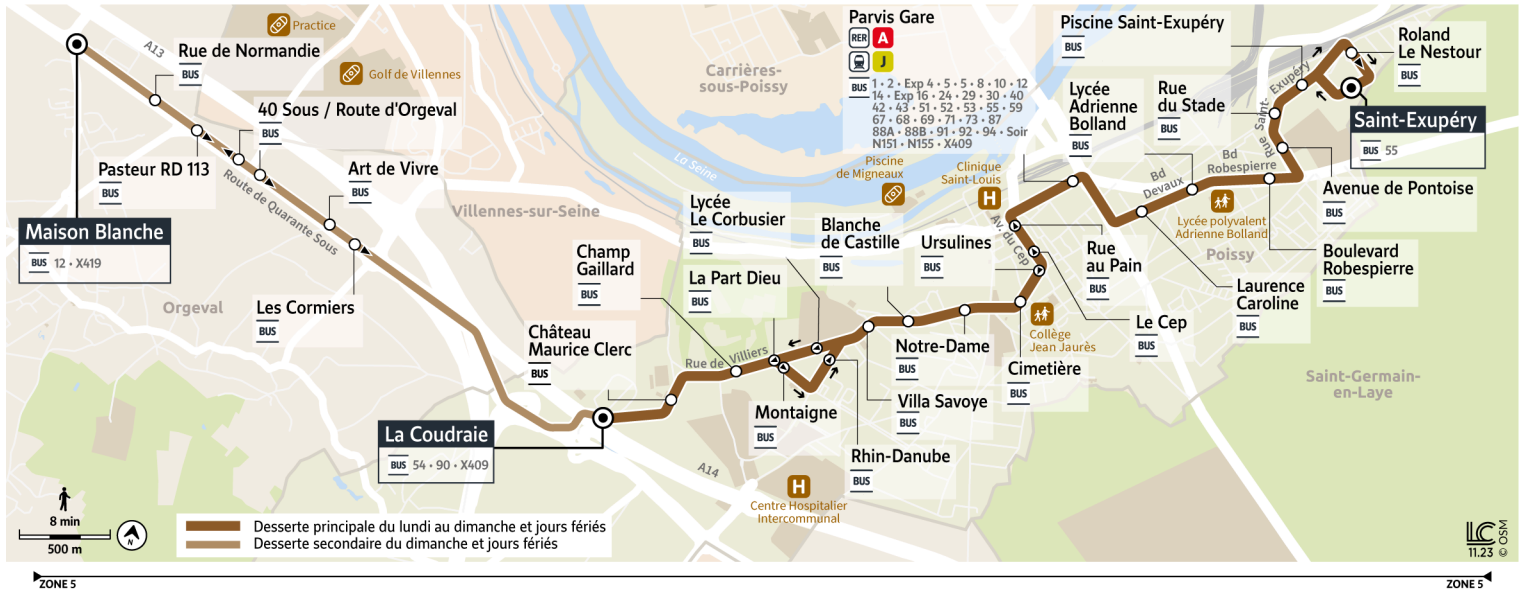

3

Direction : POISSY Saint-Exupéry

Horaires valables du 8 juillet au 1er septembre 2024

Dimanche et jours fériés

ORGEVAL	Maison Blanche	Rue de Normandie	Pasteur RD 113	40 Sous / Route d'Orgeval	Art de Vivre	Les Cormiers	La Coudraie	Château Maurice Clerc	Montaigne	Villa Savoye	Notre-Dame	Cimetière	Le Cep	Laurence Caroline	Avenue de Pontoise	Boulevard Robespierre	Saint-Exupéry	Roland Le Nestour							
							6:44	6:45	6:46	6:47	6:48	6:48	6:49	6:50	6:51	6:52	6:54	6:56	6:57	6:59	7:00	7:01	7:02	7:02	7:03
							7:44	7:45	7:46	7:47	7:48	7:48	7:49	7:50	7:51	7:52	7:54	7:56	7:57	7:59	8:00	8:01	8:02	8:02	8:03
							8:36	8:37	8:38	8:39	8:40	8:40	8:41	8:42	8:43	8:44	8:46	8:48	8:49	8:51	8:52	8:53	8:54	8:54	8:55
							9:35	9:36	9:37	9:38	9:39	9:40	9:41	9:42	9:43	9:44	9:45	9:47	9:49	9:50	9:51	9:52	9:53	9:53	9:54
							9:45	9:46	9:47	9:48	9:49	9:50	9:51	9:52	9:53	9:54	9:55	9:57	9:59	10:00	10:02	10:03	10:05	10:05	10:06
							10:42	10:43	10:44	10:45	10:46	10:47	10:48	10:49	10:50	10:51	10:53	10:55	10:57	10:59	11:00	11:01	11:02	11:03	11:04
							11:12	11:13	11:14	11:15	11:16	11:17	11:18	11:19	11:20	11:21	11:23	11:25	11:27	11:29	11:30	11:31	11:33	11:34	11:35
							11:47	11:48	11:49	11:50	11:51	11:52	11:53	11:54	11:55	11:57	12:00	12:02	12:04	12:05	12:06	12:07	12:08	12:09	12:10
							12:17	12:18	12:19	12:20	12:21	12:22	12:23	12:24	12:25	12:26	12:29	12:31	12:33	12:34	12:35	12:36	12:37	12:38	12:39
							13:21	13:22	13:23	13:24	13:25	13:26	13:27	13:28	13:29	13:30	13:33	13:35	13:37	13:38	13:39	13:40	13:41	13:42	13:43
							14:21	14:22	14:23	14:24	14:25	14:26	14:27	14:28	14:29	14:30	14:33	14:35	14:37	14:38	14:39	14:40	14:41	14:42	14:43
							14:51	14:52	14:53	14:54	14:55	14:56	14:57	14:58	14:59	15:00	15:03	15:05	15:07	15:08	15:09	15:10	15:11	15:12	15:13
							15:24	15:25	15:26	15:27	15:28	15:29	15:30	15:31	15:32	15:33	15:36	15:38	15:40	15:41	15:42	15:43	15:44	15:45	15:46
							15:54	15:55	15:56	15:57	15:58	15:59	16:00	16:01	16:02	16:03	16:06	16:08	16:10	16:11	16:12	16:13	16:14	16:15	16:16

BON À SAVOIR

- A l'approche du véhicule, merci de faire signe au conducteur.
- Pour ne pas manquer le passage de votre bus, présentez-vous au moins 5 minutes avant l'horaire affiché.
- Nos conducteurs s'efforcent en permanence de respecter ces horaires. Les conditions de circulation peuvent toutefois causer occasionnellement des retards.