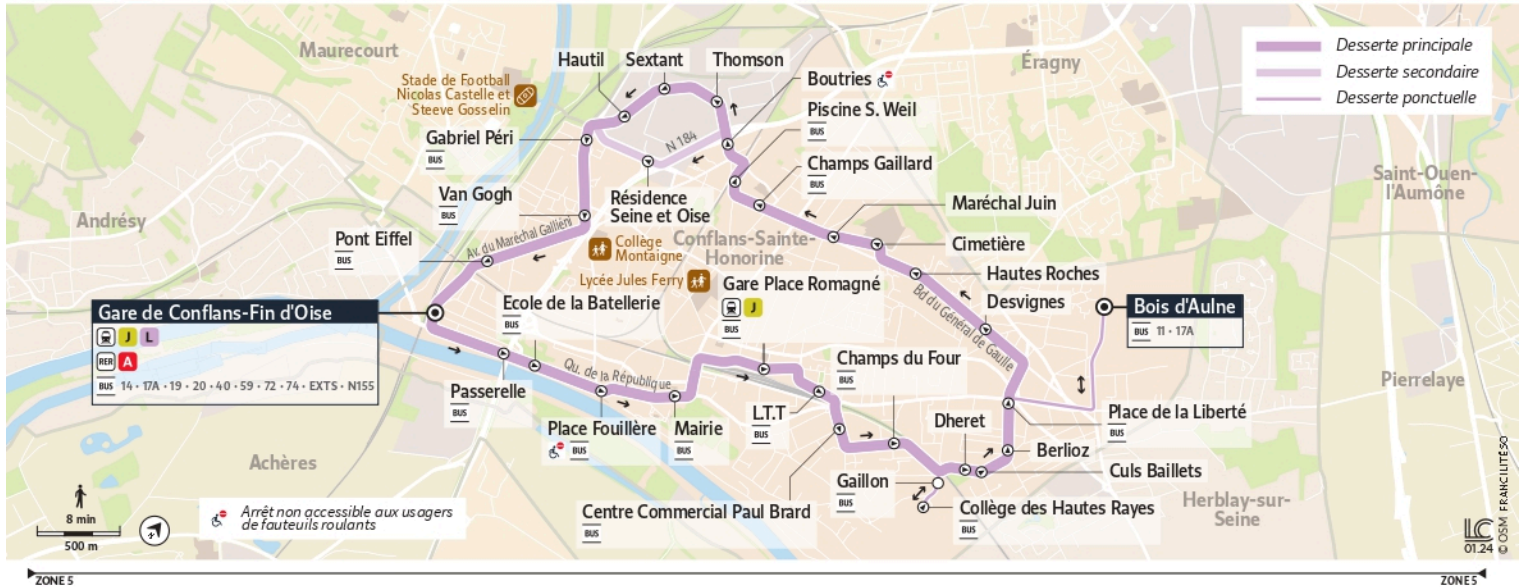

# 17B

Direction :  
Gare de Conflans Fin d'Oise

17B Gare de Conflans Fin d'Oise ↔ Gare Place Romagné

Horaires valables

du 8 Juillet au 1er Septembre 2024

Du lundi au vendredi

| CONFLANS-SAINTE-HONORINE     |      |      |      |      |      |      |      |      |      |       |       |       |       |       |       |
|------------------------------|------|------|------|------|------|------|------|------|------|-------|-------|-------|-------|-------|-------|
| Gare de Conflans Fin d'Oise  |      |      |      | 6:50 | 7:10 | 7:30 | 7:55 | 8:15 | 8:40 | 9:00  | 9:55  | 10:55 | 11:55 | 12:55 | 13:30 |
| Ecole de la Batellerie       |      |      |      | 6:52 | 7:12 | 7:32 | 7:57 | 8:17 | 8:42 | 9:02  | 9:57  | 10:57 | 11:57 | 12:57 | 13:32 |
| Place Fouillère              |      |      |      | 6:53 | 7:13 | 7:33 | 7:58 | 8:18 | 8:43 | 9:03  | 9:58  | 10:58 | 11:58 | 12:58 | 13:33 |
| Clos de Rome                 |      |      |      |      |      |      |      |      |      |       |       |       |       |       |       |
| Fosse du Moulin              |      |      |      |      |      |      |      |      |      |       |       |       |       |       |       |
| Relais Sainte Honorine       |      |      |      |      |      |      |      |      |      |       |       |       |       |       |       |
| Sente des Laveuses Haut      |      |      |      |      |      |      |      |      |      |       |       |       |       |       |       |
| Marcel Pagnol                |      |      |      |      |      |      |      |      |      |       |       |       |       |       |       |
| Plateau du Moulin            |      |      |      |      |      |      |      |      |      |       |       |       |       |       |       |
| Mairie                       |      |      |      | 6:55 | 7:15 | 7:35 | 8:00 | 8:20 | 8:45 | 9:05  | 10:00 | 11:00 | 12:00 | 13:00 | 13:35 |
| Collège des Hautes Rayes     |      |      |      |      |      |      |      |      |      |       |       |       |       |       |       |
| Champs du Four               |      |      |      |      |      |      |      |      |      |       |       |       |       |       |       |
| Centre Commercial Paul Brard |      |      |      |      |      |      |      |      |      |       |       |       |       |       |       |
| Gare de Conflans Romagné     | 6:20 | 6:45 | 7:03 | 7:23 | 7:43 | 8:08 | 8:28 | 8:53 | 9:13 | 10:08 | 11:08 | 12:08 | 13:08 | 13:43 |       |
| Centre Commercial Paul Brard | 6:22 | 6:47 | 7:05 | 7:25 | 7:45 | 8:10 | 8:30 | 8:55 | 9:15 | 10:10 | 11:10 | 12:10 | 13:10 | 13:45 |       |
| Gaillon                      |      |      |      |      |      |      |      |      |      |       |       |       |       |       |       |
| Dheret                       | 6:24 | 6:49 | 7:07 | 7:27 | 7:47 | 8:12 | 8:32 | 8:57 | 9:17 | 10:12 | 11:12 | 12:12 | 13:12 | 13:47 |       |
| Berlioz                      | 6:25 | 6:50 | 7:08 | 7:28 | 7:48 | 8:13 | 8:33 | 8:58 | 9:18 | 10:13 | 11:13 | 12:13 | 13:13 | 13:48 |       |
| Place de la Liberté          | 6:26 | 6:51 | 7:09 | 7:29 | 7:49 | 8:14 | 8:34 | 8:59 | 9:19 | 10:14 | 11:14 | 12:14 | 13:14 | 13:49 |       |
| Hautes Roches                | 6:29 | 6:54 | 7:12 | 7:32 | 7:52 | 8:17 | 8:37 | 9:02 | 9:22 | 10:17 | 11:17 | 12:17 | 13:17 | 13:52 |       |
| Maréchal Juin                | 6:31 | 6:56 | 7:14 | 7:34 | 7:54 | 8:19 | 8:39 | 9:04 | 9:24 | 10:19 | 11:19 | 12:19 | 13:19 | 13:54 |       |
| Piscine S. Weil              | 6:33 | 6:58 | 7:16 | 7:36 | 7:56 | 8:21 | 8:41 | 9:06 | 9:26 | 10:21 | 11:21 | 12:21 | 13:21 | 13:56 |       |
| Thomson                      |      |      |      |      |      |      |      |      |      | 9:27  | 10:22 | 11:22 | 12:22 | 13:22 | 13:57 |
| Hautil                       |      |      |      |      |      |      |      |      |      | 9:30  | 10:25 | 11:25 | 12:25 | 13:25 | 14:00 |
| Résidence Seine et Oise      | 6:36 | 7:01 | 7:19 | 7:39 | 7:59 | 8:24 | 8:44 | 9:09 |      |       |       |       |       |       |       |
| Gabriel Péri                 | 6:38 | 7:03 | 7:21 | 7:41 | 8:01 | 8:26 | 8:46 | 9:11 | 9:31 | 10:26 | 11:26 | 12:26 | 13:26 | 14:01 |       |
| Gare de Conflans Fin d'Oise  | 6:44 | 7:09 | 7:27 | 7:47 | 8:07 | 8:32 | 8:52 | 9:17 | 9:37 | 10:32 | 11:32 | 12:32 | 13:32 | 14:07 |       |